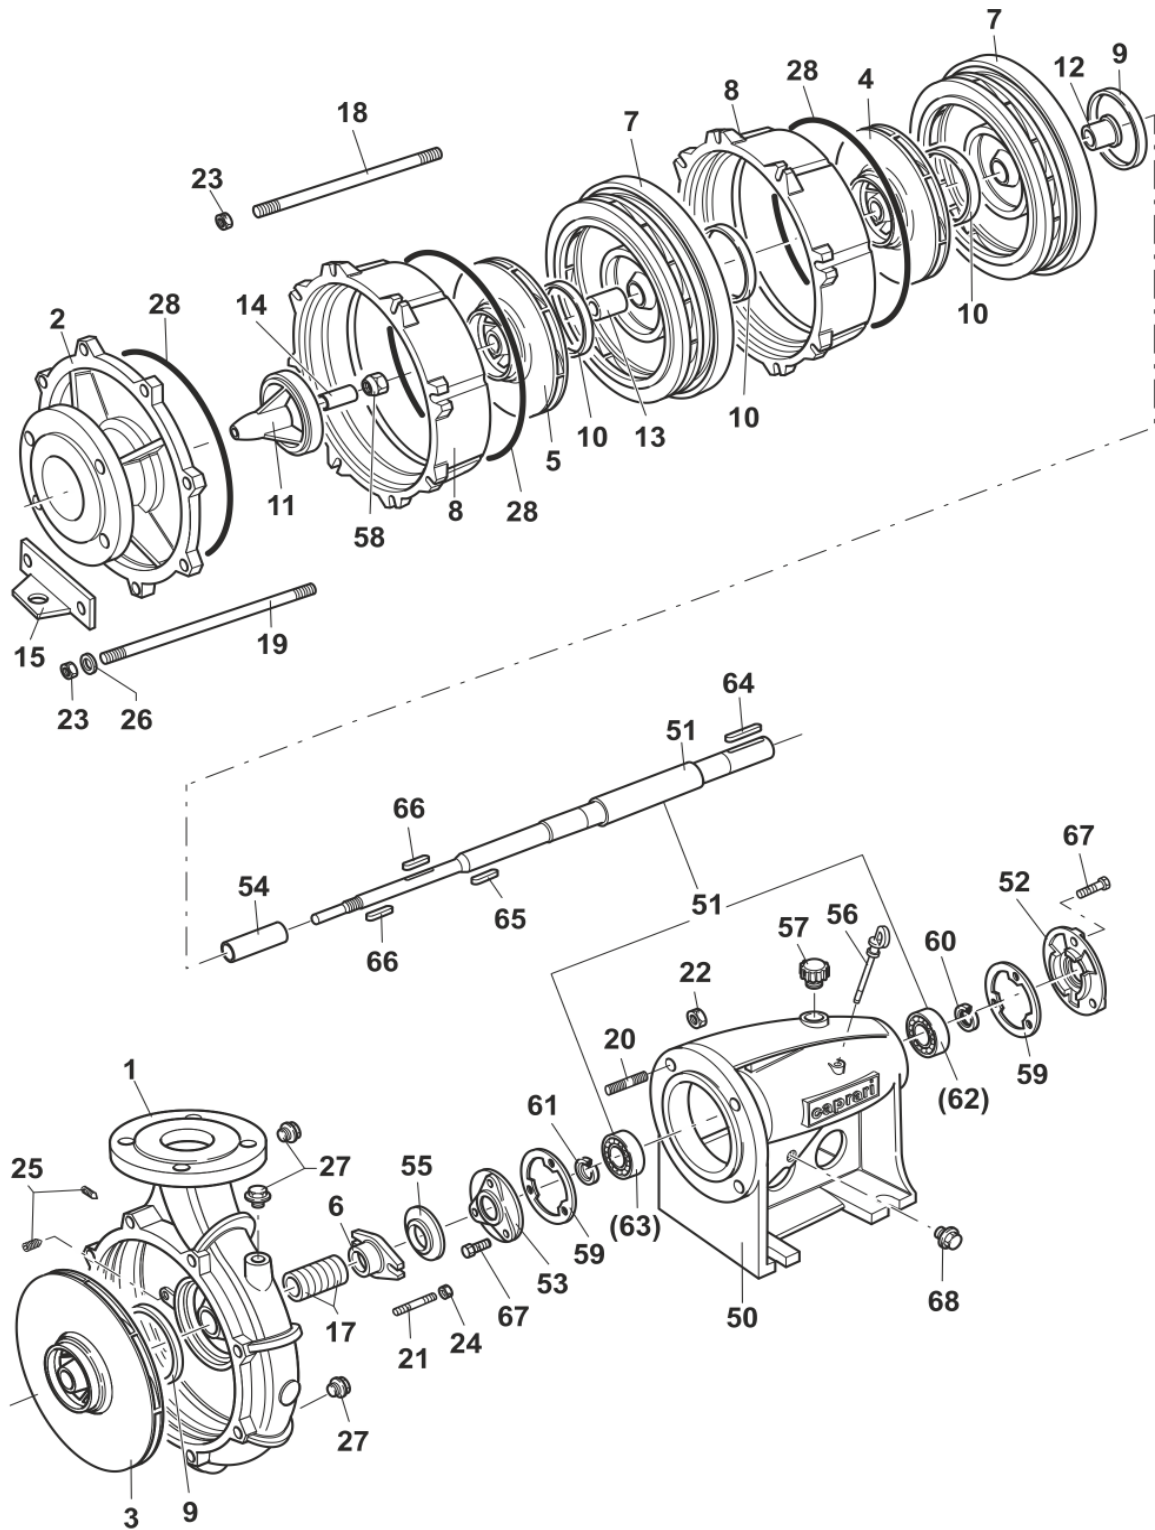

780870 - MEC-MR100/3A HORIZONTAL PUMP

COMPONENTS LIST

Pos.	Code	Serial N°	Description	Qty
1	400103	MEC100/420-1	DELIVERY CASING	1 PZ
2	400400	MEC100/420-3	SUCTION COVER	1 PZ
3	400817	MEC100/420-5A	IMPELLER D.420	1 PZ
4	400827	MEC100/331-5A	IMPELLER D.330	1 PZ
5	400827	MEC100/331-5A	IMPELLER D.330	1 PZ
6	410634	MEC100/420-8	STUFFING BOX	1 PZ
7	430388	MECM100-73	DIFFUSER	2 PZ
8	430391	MECM125-74	STAGE CASING	2 PZ
9	440540	MEC100/420-165A	WEAR RING	2 PZ
10	440540	MEC100/420-165A	WEAR RING	3 PZ
11	420158	MEC100/420-1029	WEAR RING WITH BEARING BUSH	1 PZ
14	410810	MEC125/420-13	BEARING BUSH	1 PZ
12	410717	MECM100-10	SPACER SLEEVE	1 PZ
13	410717	MECM100-10	SPACER SLEEVE	1 PZ
15	450405	MECM100-207	STAND FEET	1 PZ
16	330738	MEC125/420-141	GASKET FOR SUCTION COVER	2 PZ
17	330346	MEC100/420-33	PACKING	7 PZ
18	300608	PS01097	SPECIAL STUD M16X295	10 PZ
19	300681	PS01599	SPECIAL STUD M16X300	2 PZ
20	300380	PN0721	STUD M20(6G/6G)X45 UNI 5909-5.8	4 PZ
21	300398	PN02011	STUD M12(6G/6G)X65 UNI5909	2 PZ
22	310034	DN0723	NUT M20 UNI 5588-6S	4 PZ
23	310031	DN0724	NUT M16 UNI 5588-6S	12 PZ
24	310203	DN01435	NUT M12 UNI5588-A2	2 PZ
25	300760	GC0726	DOWEL M14X16 UNI 5923-12.9	2 PZ
27	310714	TF01304	PLUG 3/8"GAS CONICAL (AFL N.290/292)	3 PZ
28	330471	OR0897	OR SEAL 430,66X3,53 OR41700(AP)	2 PZ
50	440807	MEC4A-178	PEDESTAL	1 PZ
51	411168	MEC4AMR/3-1007	PUMP SHAFT + CSN L.1041	1 PZ
62	350085	CSN01299	BEARING 3211/C3 (N.14 BALLS)	1 PZ
63	350115	CSN0851	BEARING 3309/C3 (N.12 BALLS)	1 PZ
52	410680	MEC4AC-9	BEARING COVER	1 PZ
53	410673	MEC4A-9	BEARING COVER	1 PZ
54	410863	MEC4AU-220	SHAFT SPACER SLEEVE	1 PZ
55	310837	MEC100/420-18	DEFLECTOR	1 PZ
56	310818	MEC4A-26	OIL DIPSTICK	1 PZ
57	310743	MEC1A-28	OIL FILTER PLUG	1 PZ
58	330134	DS02311	NON-STANDARD NUT M27X2X22.5 UNI7474	1 PZ
59	330826	MEC4A-146	GASKET FOR FLANGE	2 PZ
60	330291	AT01356	SEAL RING 55x70x8	1 PZ
61	330261	AT01799	SEAL RING 45x65x8	1 PZ
64	310495	LCH01633	FEATHER KEY A14X9X90 UNI6604-C50	1 PZ
65	310454	LCH0718	FEATHER KEY A10X8X40 UNI6604-C50	1 PZ
66	310454	LCH0718	FEATHER KEY A10X8X40 UNI6604-C50	2 PZ
67	300080	VTE0119	SCREW M10X25 UNI5739-8.8	6 PZ
68	310714	TF01304	PLUG 3/8"GAS CONICAL (AFL N.290/292)	1 PZ